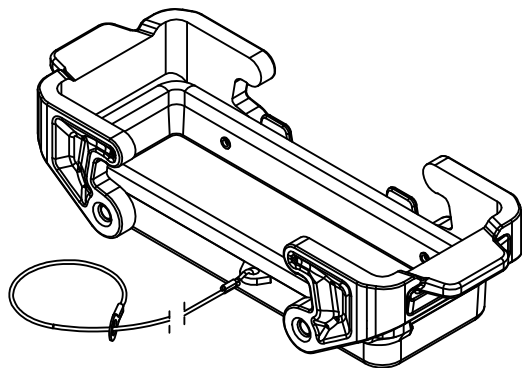

1

2

3

A

A

B

B

	Dimensions in mm
Original Size A4	
Date 15/11/23	
Sign. G. Renna	

Simplified representation with dimensions without tolerance

JPC 24 G
cover, size "104.27", with 2 Jei-P levers, with loop

Scale
1:1

1

2

3