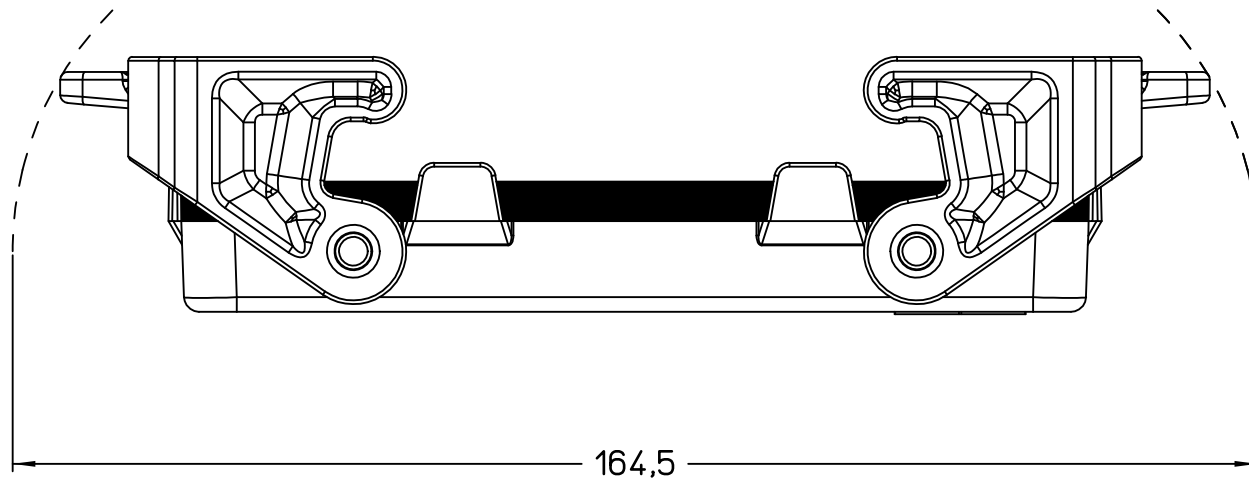

1

2

3

A

A

B

B

	Dimensions in mm
Original Size A4	
Date 15/11/23	
Sign. G. Renna	

Simplified representation with dimensions without tolerance

JPC 24 G
cover, size "104.27", with 2 Jei-P levers, with loop

Scale
1:1

1

2

3