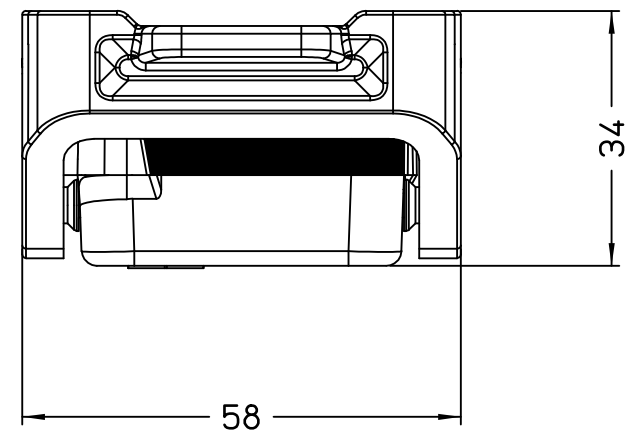

1

2

3

A

A

B

B

	Dimensions in mm
Original Size A4	
Date 15/11/23	
Sign. G. Renna	

Simplified representation with dimensions without tolerance

JPC 24 G
cover, size "104.27", with 2 Jei-P levers, with loop

Scale
1:1

1

2

3